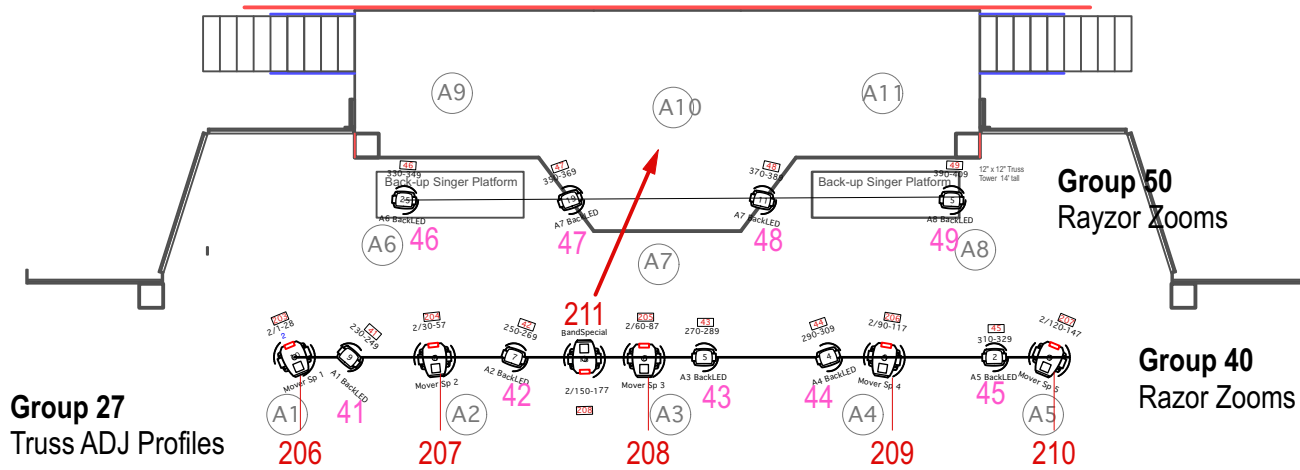

Back wall LED Group 10 121-126

Footlight LEDs Sub 9/ Group 9

Side Boom 212

Group 26 Side ADJ Profiles

House Light: 171-172  
Group 11 Sub 11

213 Side Boom

- Side Color Ideas
- R372 Wm White
  - R362 Brt White
  - R357 Lavender
  - R381 Blue
  - R383 Dk Blue
  - R344 Pink
  - R30 Orange

Group 25 ADJ Profiles

Group 25 ADJ Profiles

Gobo 1

Gobo 2

- Groups:
- Group 9: LED Footlight
  - Group 10: Back Wall LED (
  - Group 11: Houselight
  - Group 12:
  - Group 21: L&R Scenery wa
  - Group 22: L&R Scenery wa
  - Group 23: L&R Scenery wa
  - Group 24: L&R Scenery wa